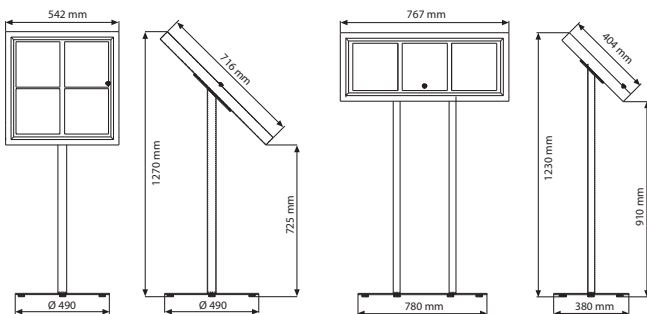

4XA4 Black

MATERIAL : Black & black hammered powder coated				WEIGHT	PACKING SIZE
ARTICLE	CAPACITY	DESCRIPTION	HEIGHT	WITH PACKING	*W X H X D
UMB00B04A4	4 X A4	Black	1270 mm / Portrait	23,600 kg	220 X 1120 X 70 mm 580 X 720 X 80 mm 610 X 70 X 8 mm
UMB00N04A4	4 X A4	Hammered Black	1205 mm / Landscape	23,600 kg	220 X 1120 X 70 mm 580 X 720 X 80 mm 610 X 70 X 8 mm 420 X 820 X 30 mm
UMB00B03A4	3 X A4	Black	1230 mm / Landscape	21,800 kg	180 X 1170 X 60 mm 440 X 880 X 8 mm
UMB00N03A4	3 X A4	Hammered Black	1230 mm / Landscape	21,800 kg	420 X 820 X 30 mm 180 X 1170 X 60 mm 440 X 880 X 8 mm

* W:Width H: Height D: Depth